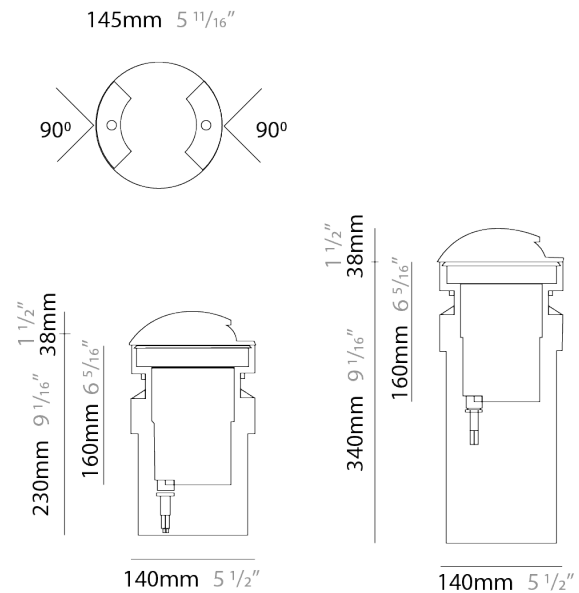

GENERAL

Series: Mini
Subseries: Mini Roll Over 2 Opening
Brand: Platak
Division: Exterior
Mounting Type: Recessed
Mounting Location: In-Ground
Subcategory: Marker

PHYSICAL

Shape: Round
Diameter (mm): 145
Diameter (in): 5 ¹¹/₁₆
Height (mm): 118
Height (in): 4 ⁵/₈
Light Distribution: Direct
Weight (kg): 1.8
Weight (lbs): 4
Load Resistance (kg): 2000
Load Resistance (lbs): 4400
Diffuser: Clear tempered glass
Fixture Finish: [BLK](#) / [WHI](#) / [GRY](#) / [COR](#) / [ANT](#) / [BRZ](#)
Fixture Material: Aluminum Die Cast

ELECTRICAL

Lamp Type: LED
Input Wattage (W): 4.2
Total Output Wattage (W): 3
Dimming: Non-Dimmable
Driver Included: Yes
Driver Location: Integrated
Driver Type: Constant Current - 120Vac
Driver Class: Class 2
Input Voltage (V): 120 - 277
Constant Current (MA): 350
Upon Request: (Not included - see components [IP65 or higher enclosure to be supplied by others]) Remote: 0-10Vdc dimming / Phase dimming @120Vac / Non-dimming 120/277Vac

LED

Color Temperature (°K): [3000](#) / [4000](#)
Max. Delivered Lumen (lm): 110 / 115
Nominal Lumen (lm): 380 / 400
CRI: >80 CRI
Lamp Life (hrs): 60000

OPTICAL

Optic°: 2 Openings
Beam Angle: 2 x 90

RATINGS AND CERTIFICATIONS

Certified By: Certified for North American Standards
IP rating: IP68
IK Rating: IK10
Bug Rating: B0 U2 G1